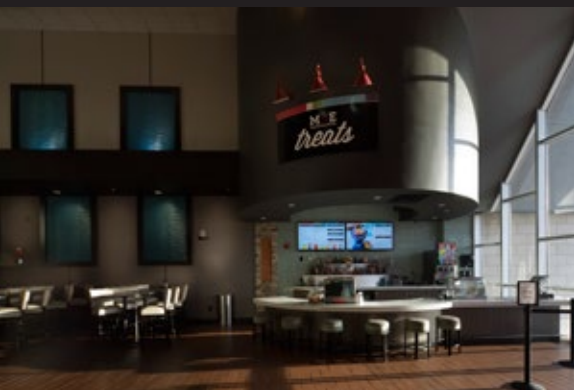

# ENTERTAINMENT

supply & technologies

*Making every seat the best seat in the house. Every. Single. Time.*

---

Design. Projection. Concessions. Screen Systems. Seating.

Give us an empty building, and we'll give you a state-of-the-art theatre to go in it. From drive-ins to dine-ins and every venue in between, ES&T can customize products and plans to fit your needs. From blue prints to the grand opening, ES&T's design team will lend their decades of experience to your project - no matter how large or how small.